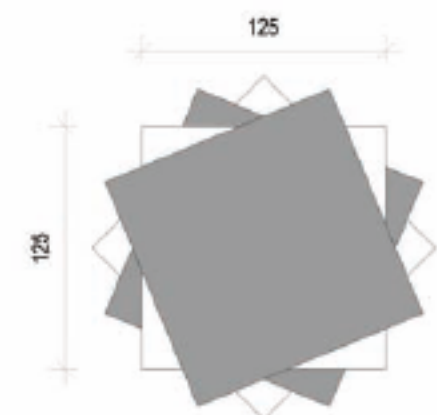

The Plane

The plane light is conceived as floating planes, of wood and glass, alternating and revolving around a central axis, to craft light around itself. As an object, the alternating voids aid in generating a dramatic pattern of light, augmenting the light quality of the space it is contained in.

The Plane has recently won the Young Designers'13 award by Indian Architect and Builder.

PLAN