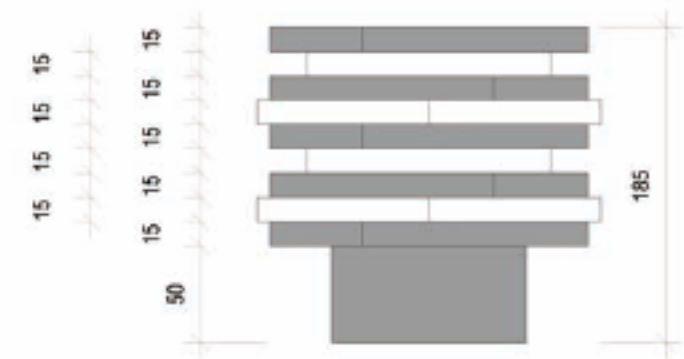

The Plane

The plane light is conceived as floating planes, of wood and glass, alternating and revolving around a central axis, to craft light around itself. As an object, the alternating voids aid in generating a dramatic pattern of light, augmenting the light quality of the space it is contained in.

The Plane has recently won the Young Designers'13 award by Indian Architect and Builder.

ELEVATION