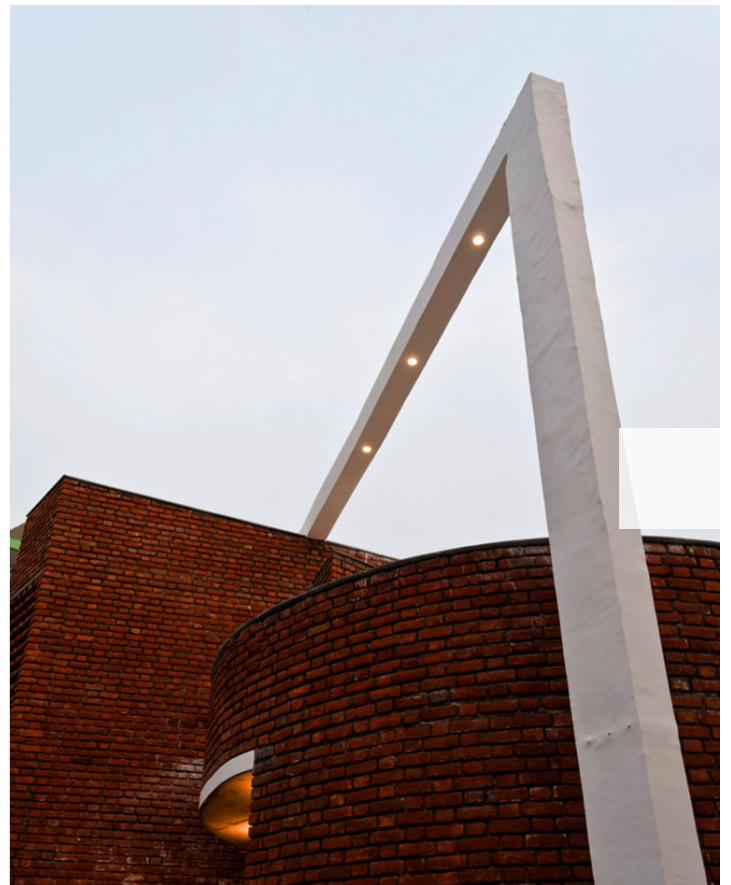

Brick work
9 August

6 OF 41

AKDA's House X sits on a very tight plot within a dense suburban area in Noida, India. The build features three main design